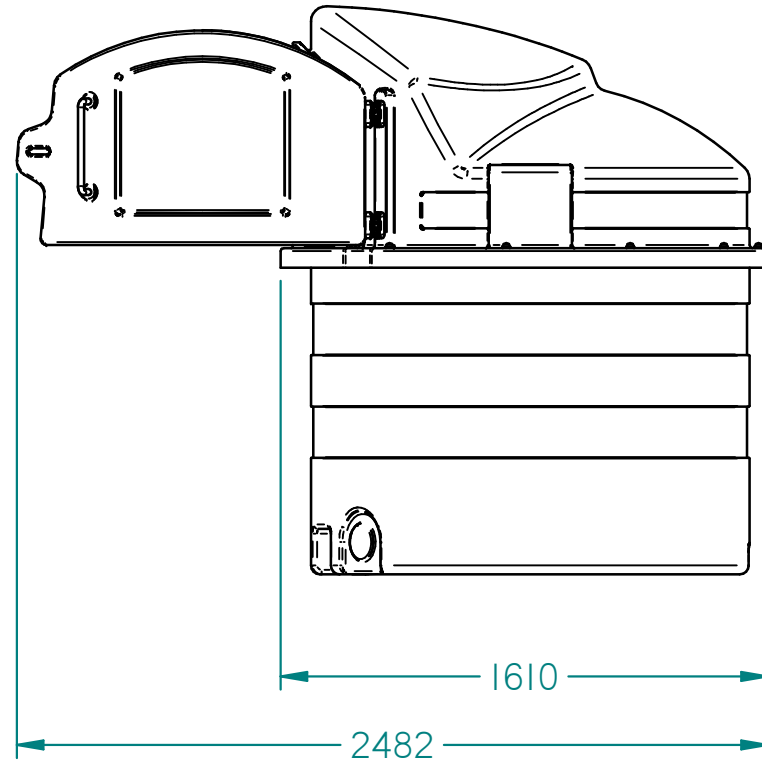

ISSUE	REVISION	DATE ISSUED	DATE REVISED	BY	ECN REF.
01	00	01/06/07	01/08/12	JG	ECN102

Brimful Capacity: 1487Litres
Nominal Capacity: 1413Litres

Nominal Weight: 147kg

COPYRIGHT ~ Sole Property of Clarehill Plastics Ltd ~ All Rights Reserved

UNLESS OTHERWISE SPECIFIED: DIMENSIONS ARE IN MILLIMETRES ANGLES $\pm 1.0^\circ$ GENERAL TOLERANCE $\pm 1\text{mm}$		Harlequin Clarehill Plastics Ltd	
DO NOT SCALE DRAWING - Use Figure Dimensions Only		TITLE 1400FP Fuel Point	
IF IN DOUBT, ASK		DWG NO: 04-005-001	ISSUE 02
		FILE NAME: 1400FP.dft	REV 00
PROJECTION		SIZE A4	Approved:
		DRAWN: JC	SHEET: 1 of 1
		DATE: 01/08/12	SCALE: Not to Scale