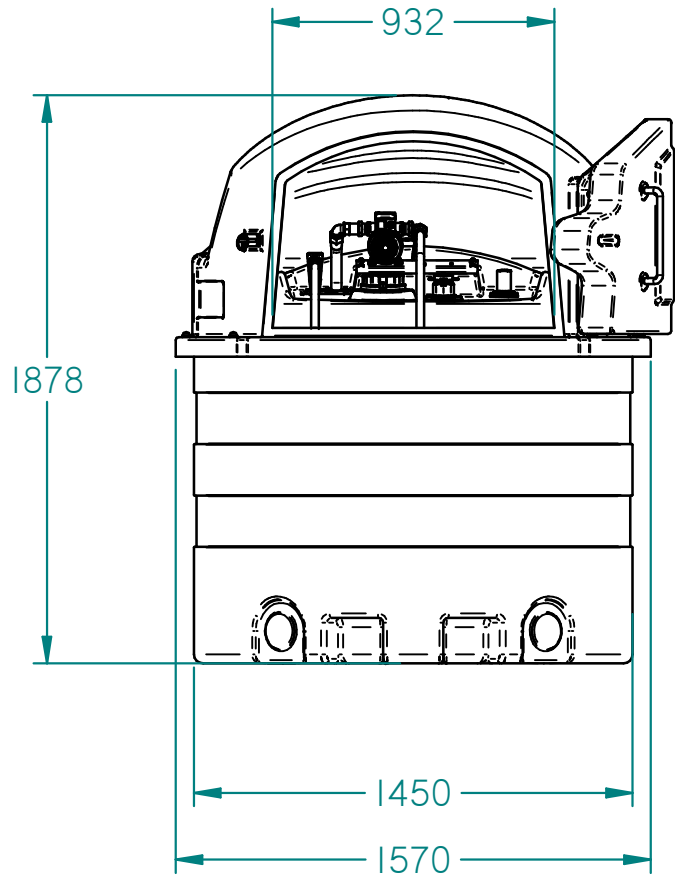

ISSUE	REVISION	DATE ISSUED	DATE REVISED	BY	ECN REF.
01	00	01/06/07	01/08/12	JG	ECN102

Brimful Capacity: 1487Litres
Nominal Capacity: 1413Litres

Nominal Weight: 147kg

COPYRIGHT ~ Sole Property of Clarehill Plastics Ltd ~ All Rights Reserved

UNLESS OTHERWISE SPECIFIED: DIMENSIONS ARE IN MILLIMETRES ANGLES $\pm 1.0^\circ$ GENERAL TOLERANCE $\pm 1\text{mm}$		Harlequin Clarehill Plastics Ltd	
DO NOT SCALE DRAWING - Use Figure Dimensions Only		TITLE 1400FP Fuel Point	
IF IN DOUBT, ASK		DWG NO: 04-005-001	ISSUE 02
		FILE NAME: 1400FP.dft	REV 00
PROJECTION		SIZE A4	Approved:
		DRAWN: JC	SHEET: 1 of 1
		DATE: 01/08/12	SCALE: Not to Scale